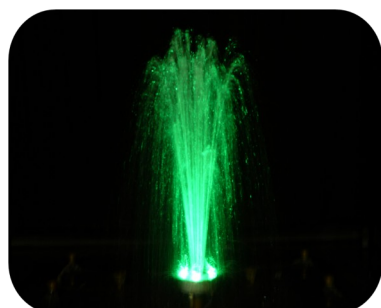

*Water Colors!*<sup>®</sup>

**Introducing a World of Color with  
Submersible LED Fountain Lighting**

**roman  
fountains<sup>®</sup>**

## RFL-CG-LED SUBMERSIBLE FIXTURES

**RFL-CG-FM-LED**  
Flush Mount  
Submersible Light  
Fixture

**RFL-CG-DH-LED**  
'Donut Hole' LED  
Submersible Light  
Fixture

**RFL-CG-FS-LED**  
Free Standing LED  
Submersible Light  
Fixture

**RFL-CG-HP-LED**  
'Hockey Puck' LED  
Submersible Light  
Fixture

## Your fountain comes to life with Roman Fountain RFL-CG Series LED lighting