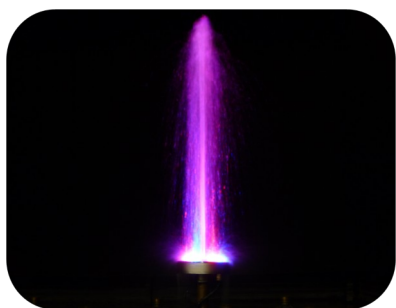

*Water Colors!*<sup>®</sup>

**Introducing a World of Color with  
Submersible LED Fountain Lighting**

**roman  
fountains<sup>®</sup>**

## RFL-CG-LED SUBMERSIBLE FIXTURES

**RFL-CG-FM-LED**  
Flush Mount  
Submersible Light  
Fixture

**RFL-CG-DH-LED**  
'Donut Hole' LED  
Submersible Light  
Fixture

**RFL-CG-FS-LED**  
Free Standing LED  
Submersible Light  
Fixture

**RFL-CG-HP-LED**  
'Hockey Puck' LED  
Submersible Light  
Fixture