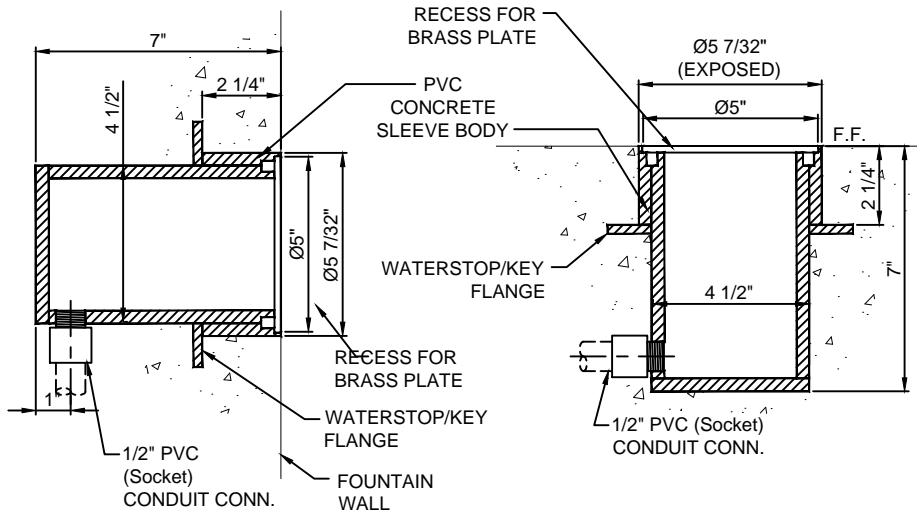

(877) 794-1802

RFL-33-CS, PVC FORMING SLEEVE
FOR RFL-33-BC SERIES, LED
SUBMERSIBLE LIGHT FIXTURE

SHOWN WITH RFL-33-BC SERIES
 LIGHT FIXTURE (SEE DWG. 5.6b)

WALL INSTALLATION

FLOOR INSTALLATION

TOP/PLAN VIEW

**CUSTOM ITEM: Longer
 Lead Times Apply.**

**NOTE: NOT TO BE USED
 IN SWIMMING POOL OR
 SPA APPLICATIONS.**

SPECIFICATION DATA: PVC Forming Sleeve for use with RFL-33-BC, Submersible Light Fixture, Schedule 80 PVC housing with integral waterstop flange and 1/2" PVC socket conduit connection.