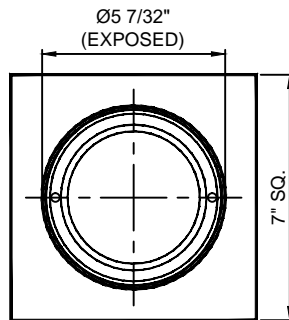

(877) 794-1802

RFL-33-CS, PVC FORMING SLEEVE
FOR RFL-33-BC SERIES, LED
SUBMERSIBLE LIGHT FIXTURE

SHOWN WITH RFL-33-BC SERIES
 LIGHT FIXTURE (SEE DWG. 5.6b)

WALL INSTALLATION

FLOOR INSTALLATION

TOP/PLAN VIEW

**CUSTOM ITEM: Longer
 Lead Times Apply.**

**NOTE: NOT TO BE USED
 IN SWIMMING POOL OR
 SPA APPLICATIONS.**

SPECIFICATION DATA: PVC Forming Sleeve for use with RFL-33-BC, Submersible Light Fixture, Schedule 80 PVC housing with integral waterstop flange and 1/2" PVC socket conduit connection.